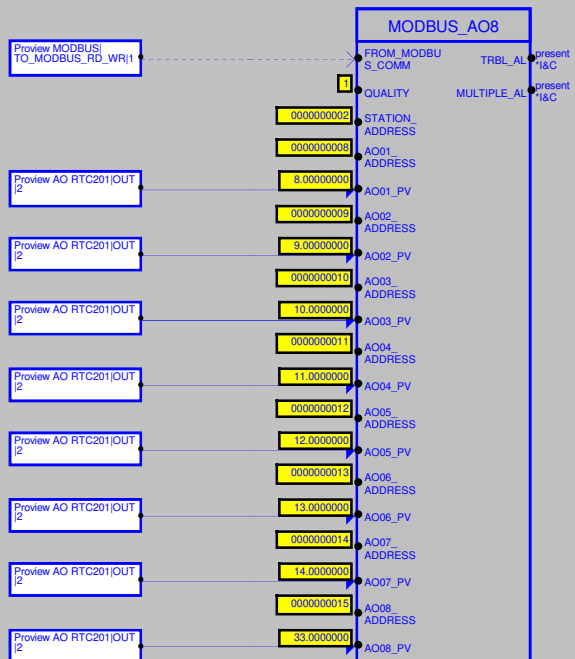

				Date	23/06/14						EFA00	=	Preview AO
				Drawn By								+	
				Checked By									
State	Change	Date	Editor	Standard						Area Level Diagram	en		Page 1
													Pg. 2

				Date	23/06/14						EFA00	=	Preview AO
				Drawn By								+	
				Checked By									Page 2
State	Change	Date	Editor	Standard									Pg. 2